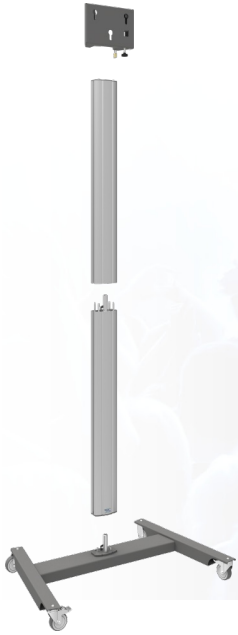

## Fully divisible trolley (Light Series)

### **062.8550 Fully divisible trolley (Light Series) for flat panels max. 55 inch, 30 kg**

The SmartMetals light series stands are especially suitable for mounting light weight displays. The Dark grey wheeled base plate combined with the aluminium column results in a strong and stylish solution for mounting your flat screen

### Features

**Maximum length:** 2006 mm

**Weight:** 23.00 kg

**Colour:** Dark grey, Aluminium

**Maximum load:** 30 kg

**Screen position:** Landscape, Portrait

**Inch range:** max. 55 inch

**Mobile / fixed:** Mobile