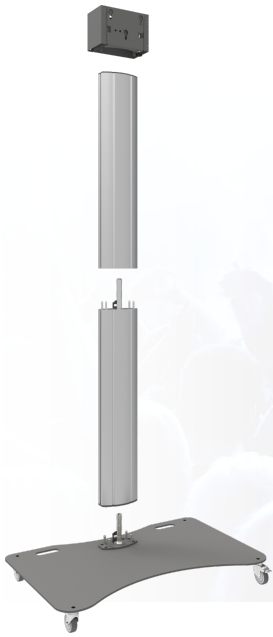

## Divisible trolley

### **062.3500** Fully divisible trolley for flat panels up to 90 inch, 85 kg, single construction

The SmartMetals fully divisible stand is particularly suitable for rental applications. Due to the stand being divided in 4 parts: the base plate, the column in two parts of 95cm and the stand head, the stand and the screen can be transported compact in a flightcase. Furthermore this stand has three separate cable ducts, the screen can be protected from theft by means of a padlock and it can be installed without using any tools. A screen mount with three point coupling bolts should be added, which can be chosen by looking at the weight and mounting pattern of the screen.

### Features

**Maximum length:** 2000 mm

**Weight:** 77.50 kg

**Colour:** Dark grey, Aluminium

**Maximum load:** 85 kg

**Screen position:** Landscape, Portrait

**Inch range:** max. 90 inch

**Mobile / fixed:** Mobile