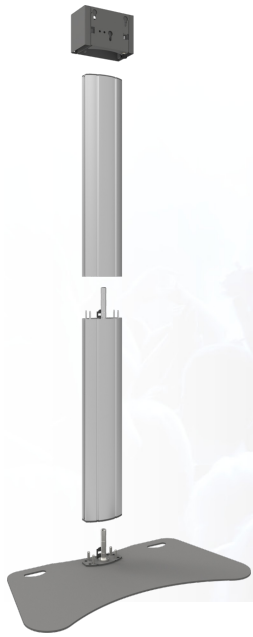

Divisible stand max. 90 inch

## **062.3000** Fully divisible stand for flat panels up to 90 inch, 85 kg, single construction

The SmartMetals fully divisible stand is particularly suitable for rental applications. Due to the stand being divided in 4 parts: the base plate, the column in two parts of 95cm and the stand head, the stand and the screen can be transported compact in a flightcase. Furthermore this stand has three separate cable ducts, the screen can be protected from theft by means of a padlock and it can be installed without using any tools. A screen mount with three point coupling bolts should be added, which can be chosen by looking at the weight and mounting pattern of the screen.

## Divisible stand max. 90 inch

### Features

**Maximum length:** 1900 mm

**Weight:** 67.00 kg

**Colour:** Dark grey, Aluminium

**Maximum load:** 85 kg

**Screen position:** Landscape, Portrait

**Inch range:** max. 90 inch

**Mobile / fixed:** Fixed