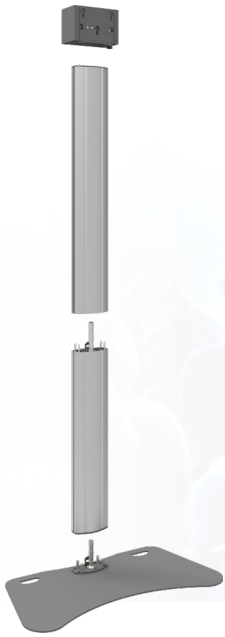

Divisible stand max. 90 inch

062.3000-225 Fully divisible stand 2250mm flat panels max 85 kg, 90 inch

The SmartMetals fully divisible stand is particularly suitable for rental applications. Due to the stand being divided in 4 parts: the base plate, the column in two parts of 95cm and the stand head, the stand and the screen can be transported compact in a flightcase. Furthermore this stand has three separate cable ducts, the screen can be protected from theft by means of a padlock and it can be installed without using any tools. A screen mount with three point coupling bolts should be added, which can be chosen by looking at the weight and mounting pattern of the screen.

Divisible stand max. 90 inch

Features

Maximum length: 2135 mm (centre VESA)

Weight: 67.00 kg

Colour: Dark grey, Aluminium

Maximum load: 85 kg

Screen position: Landscape, Portrait

Inch range: max. 90 inch

Mobile / fixed: Fixed

Height adjustment: Manual

Bracket/interface: Excluded

Type bracket/interface: Three-point coupling

Mounting system: Three-point coupling

Cable duct: 15, 35, 15 mm Ø