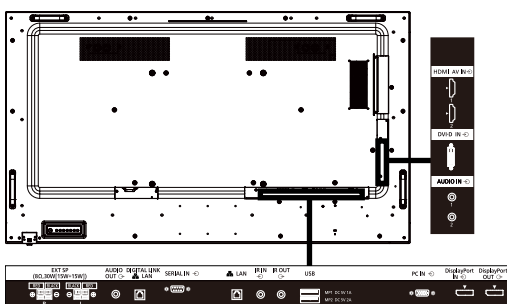

**REMOTE CONTROL TRANSMITTER**

Power Requirements	DC 3 V (2 x AAA Size batteries)
Operating distance	Approx. 7 m (23 ft) <sup>1</sup>
Weight	Approx. 63 g (2.2 oz) including batteries
Dimensions (W x H x D)	48 x 134 x 20 mm (1.9" x 5.3" x 0.8")

<sup>1</sup> When operated directly in front of receptor.

**DIMENSIONS**

Cautions: This drawing is not a scale  
Units : mm (inches)

**CONNECTION TERMINAL**

**STANDARD (CERTIFICATIONS)**

SAFETY REGULATIONS	UL ANSI / UL 62368-1: 2014 , 2nd Edition UL60950-1, 2nd Edition, 2014-10-14 CAN / CSA-C22.2 No. 62368-1-14, 2nd Edition Mexico: NOM
	CB IEC 62368-1: 2014 (Second Edition) IEC 60950-1: 2005 (Second Edition) + Am 1: 2009 + Am 2: 2013 BEAB)
RADIATION REGULATIONS	BEAB EU Deviation (EN62368-1:2014) (Second Edition) (EN60950-1:2006 + A11:2009 + A1:2010 + A12:2011+A2:2013) BEAB approval
	RCM) AS/NZS Deviation (AS/NZS 62368-1:2018 , Second Edition)
RADIATION REGULATIONS	FCC) FCC CFR 47, Part 15, Subpart B 2015 Class A ANSI C63.4-2014 ICES-003 Issue6: 2016
	CE) EN55032: 2012 EN55024: 2010, EN55035 EN61000-3-2: 2014 EN61000-3-3: 2013
RADIATION REGULATIONS	RCM) AS / NZS CISPR32:2013 RCM Mark