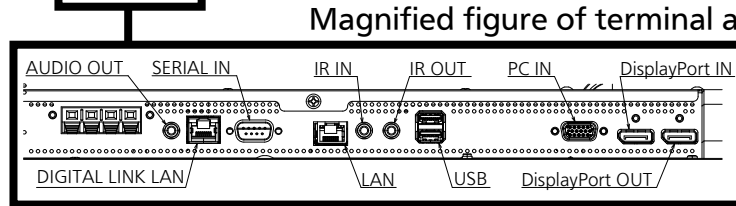

For signals without ○ in the Plug and Play-supported signal column, resolutions may not be selected on the PC side even if this unit supports those signals.

#### Note

- An auto detected signal format may be differently displayed from the actual input signal.
- [ i ] shown after the number of dots of resolution means the interlace signal.
- When 1080/30PsF signal and 1080/25PsF signal are input, they are processed as 1080/60i signal and 1080/50i signal, and then displayed.
- When a 1920 x 2160/60 signal (dot clock frequency 297.00 MHz, DIGITAL LINK format) is input Display as 3840 x 2160 / 60p.

**Drawing of terminals**

View from back

Magnified figure of terminal b

Magnified figure of terminal a

**Sectional view of terminal a**

(AUDIO OUT / DIGITAL LINK LAN / SERIAL IN / LAN / IR IN / IR OUT / USB / PC IN / DisplayPort IN / DisplayPort OUT)