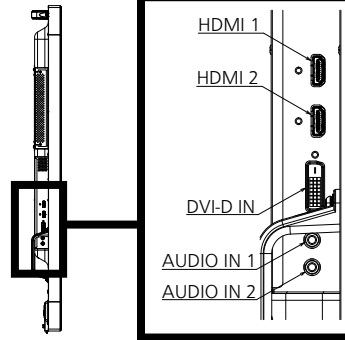

3: Based on VESA CVT-RB (Reduced Blanking) standard

4: YCbCr420 format only supported

5: Signals with ○ in the Plug and Play-supported signal column are the ones written in EDID (Extended Display Identification Data) of this unit.

For signals without ○ in the Plug and Play-supported signal column, resolutions may not be selected on the PC side even if this unit supports those signals.

**Drawing of terminals**

View from back

Magnified figure of terminal b

Magnified figure of terminal a

**Sectional view of terminal a**

(AUDIO OUT / DIGITAL LINK LAN / SERIAL IN / LAN / IR IN / IR OUT / USB / PC IN / DisplayPort IN / DisplayPort OUT)