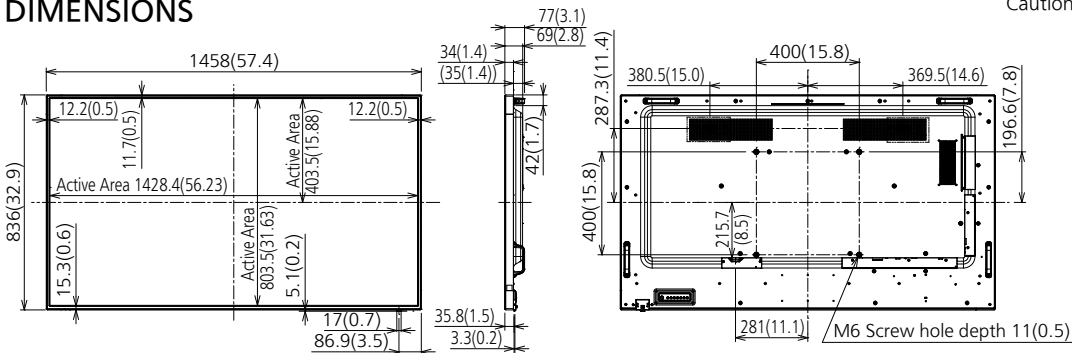

¹ In case of running for a long time, the moving image is recommended to be displayed. If you display a still picture for an extended period, the image retention might remain on the screen. However, image retention can gradually disappear by displaying a moving images.

REMOTE CONTROL TRANSMITTER

Power Requirements	DC 3 V (2 x AAA Size batteries)
Operating distance	Approx. 7 m (23 ft)¹
Weight	Approx. 63 g (2.2 oz) including batteries
Dimensions (W x H x D)	48 x 134 x 20 mm (1.9" x 5.3" x 0.8")

¹ When operated directly in front of receptor.

DIMENSIONS

Cautions: This drawing is not a scale
Units : mm (inches)